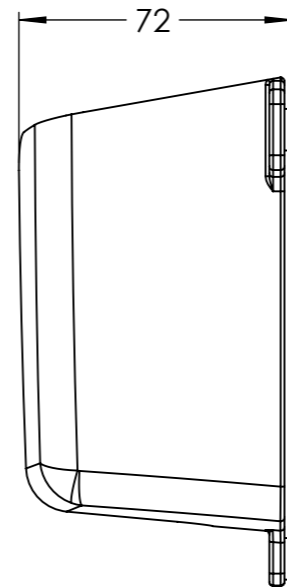

Dimension Drawing - Wall Mount for Blue Smart IP65 Charger  
 BPC920100200 Wall Mount for Blue Smart IP65 Charger  
 12/10, 12/15, 24/8

Dimensions in mm