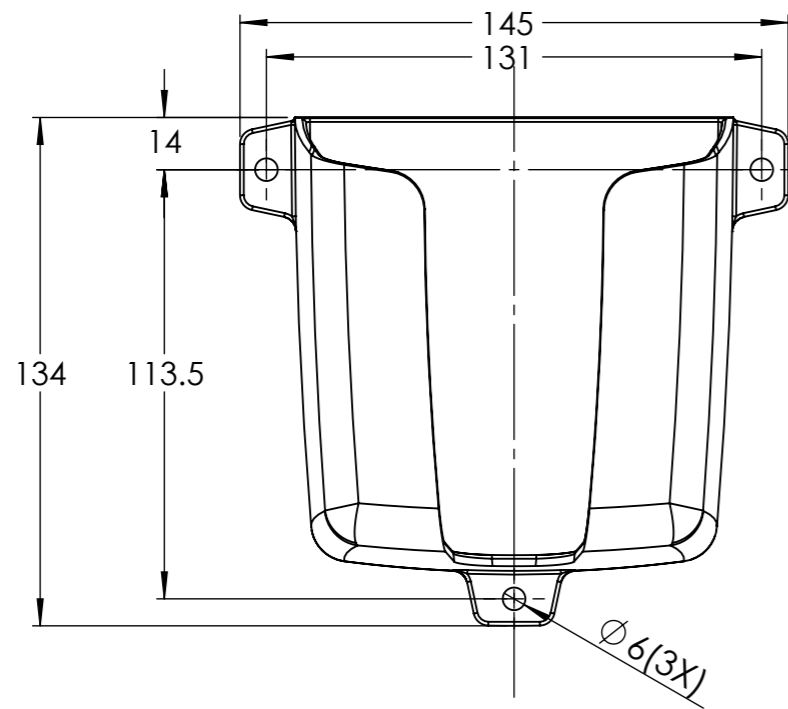

Dimension Drawing - Wall Mount for Blue Smart IP65 Charger  
 BPC920100200 Wall Mount for Blue Smart IP65 Charger  
 12/10, 12/15, 24/8

Dimensions in mm