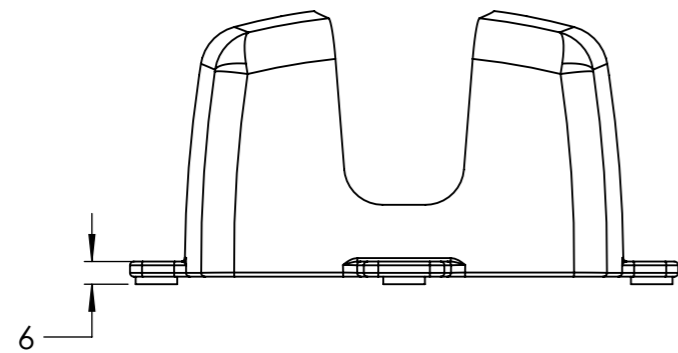

Dimension Drawing - Wall Mount for Blue Smart IP65 Charger  
 BPC920100200 Wall Mount for Blue Smart IP65 Charger  
 12/10, 12/15, 24/8

Dimensions in mm