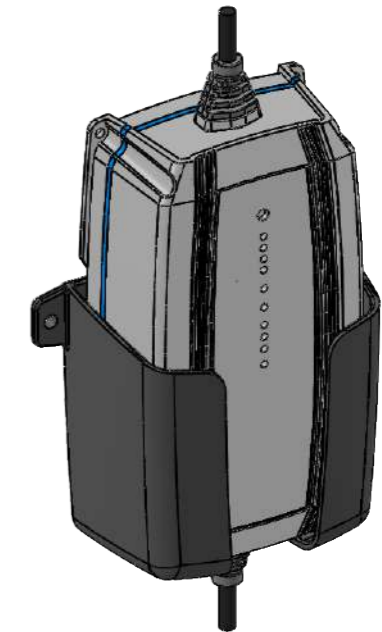

Dimension Drawing - Wall Mount for Blue Smart IP65 Charger  
 BPC920100200 Wall Mount for Blue Smart IP65 Charger  
 12/10, 12/15, 24/8

Dimensions in mm