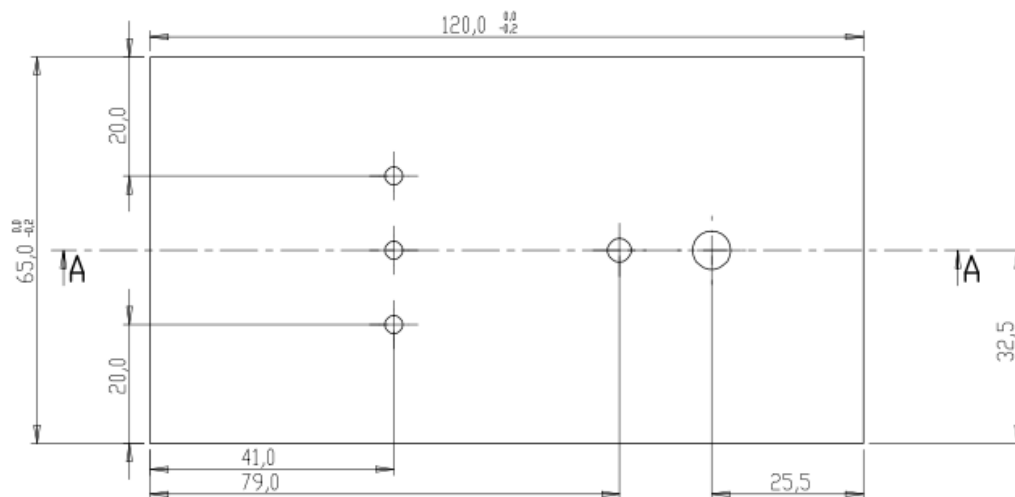

Dimensions in mm

Dimensions of metal panel **REC040001000 Battery Alarm**

Revision : v1.0
Date : 01-09-2015