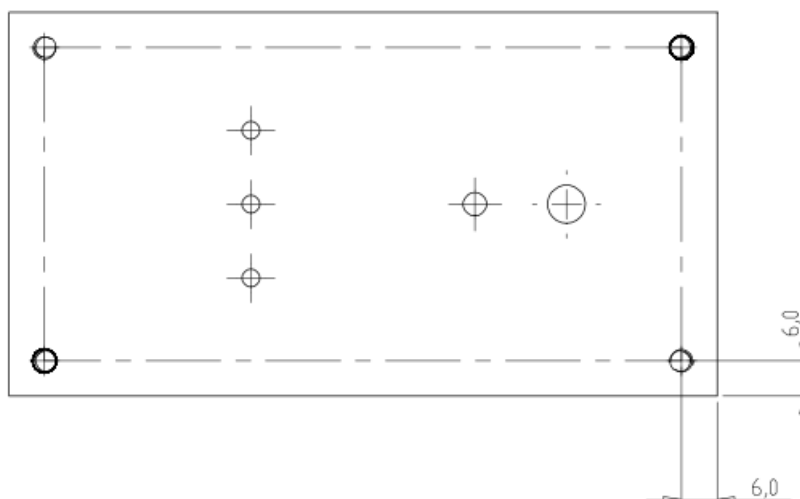

Dimensions in mm

Dimensions of metal panel **REC040001000 Battery Alarm**

Revision : v1.0
Date : 01-09-2015