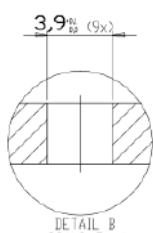

Dimensions in mm

Dimensions of metal panel **REC040001000 Battery Alarm**

Revision : v1.0
Date : 01-09-2015