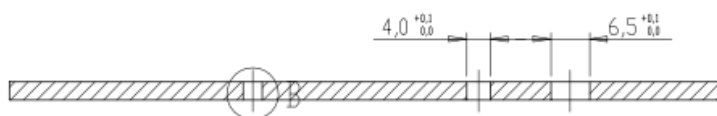

Dimensions in mm

Dimensions of metal panel **REC040001000 Battery Alarm**

Revision : v1.0
Date : 01-09-2015