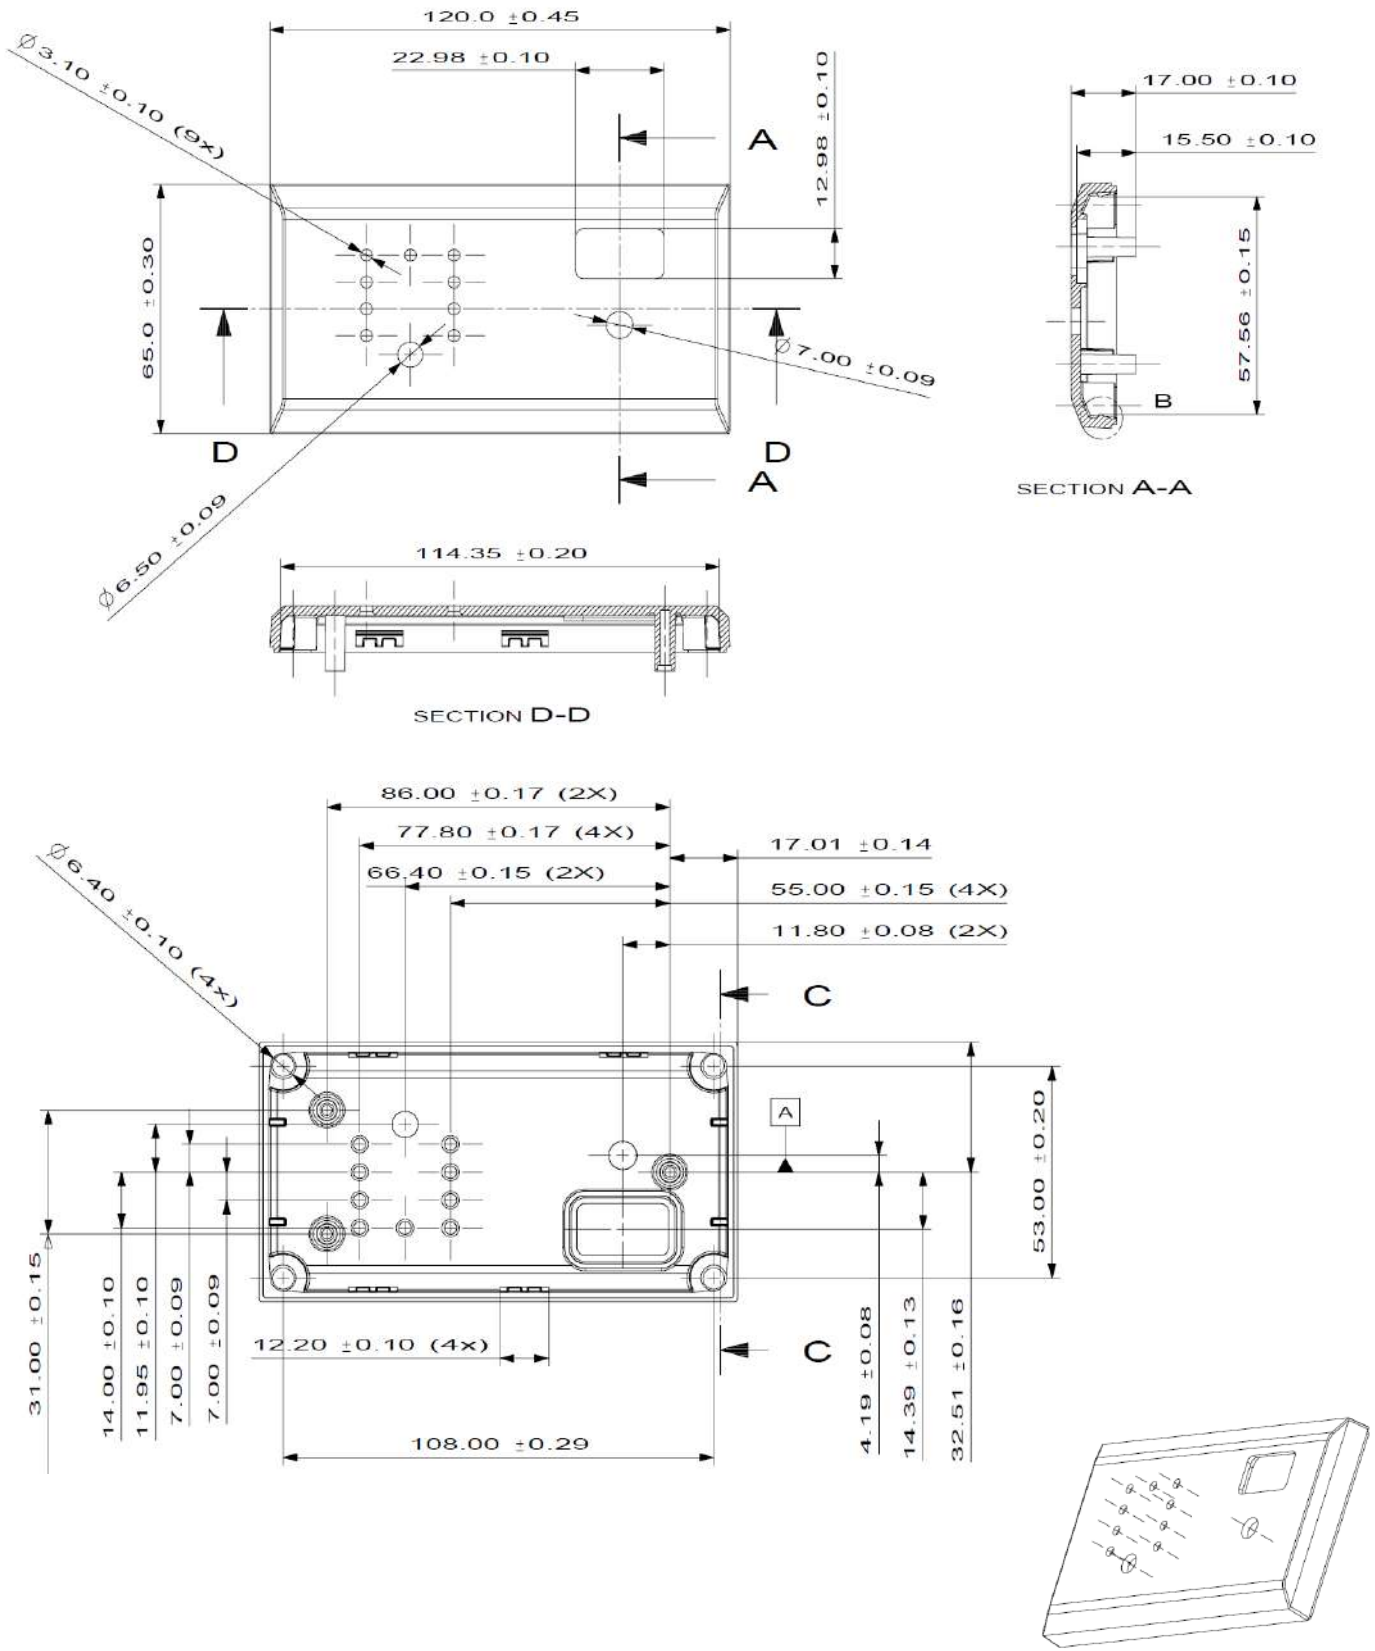

Dimensions in mm

Dimensions of plastic panel

DMC00020000R Digital Multi Control 200/200A GX

Revision : v1.0
Date : 12-08-2015