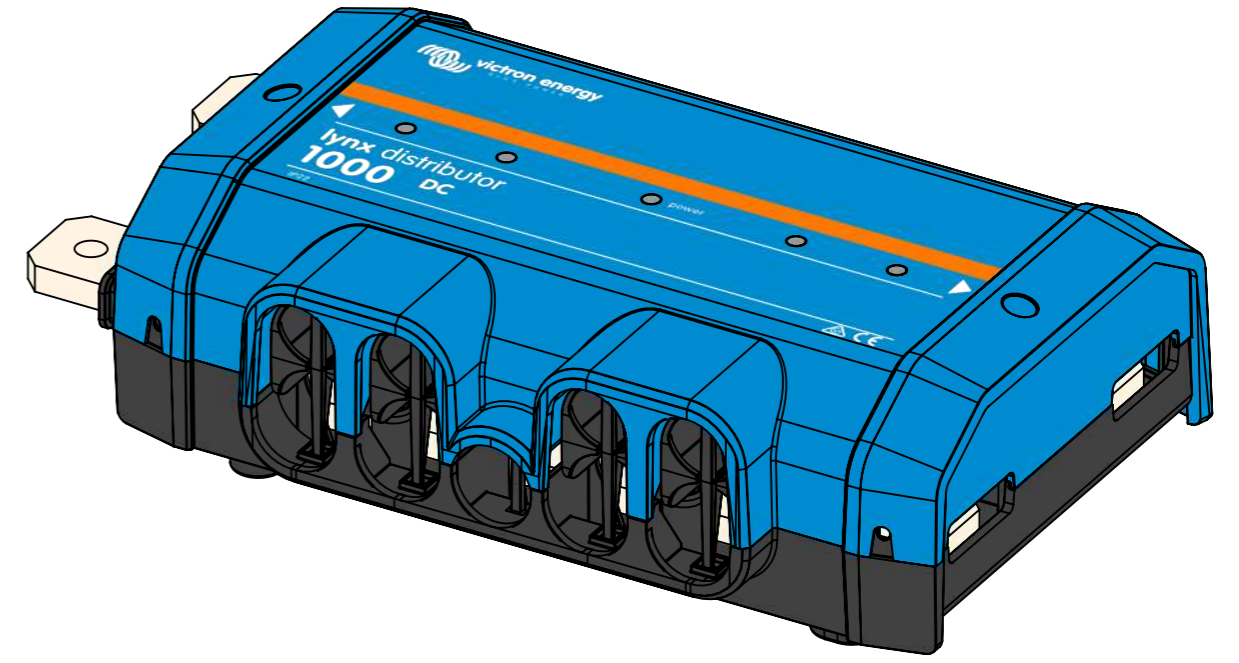

DETAIL A
 SCALE 1 : 1

DETAIL B
 SCALE 1 : 1

Dimensions in mm

victron energy
 BLUE POWER