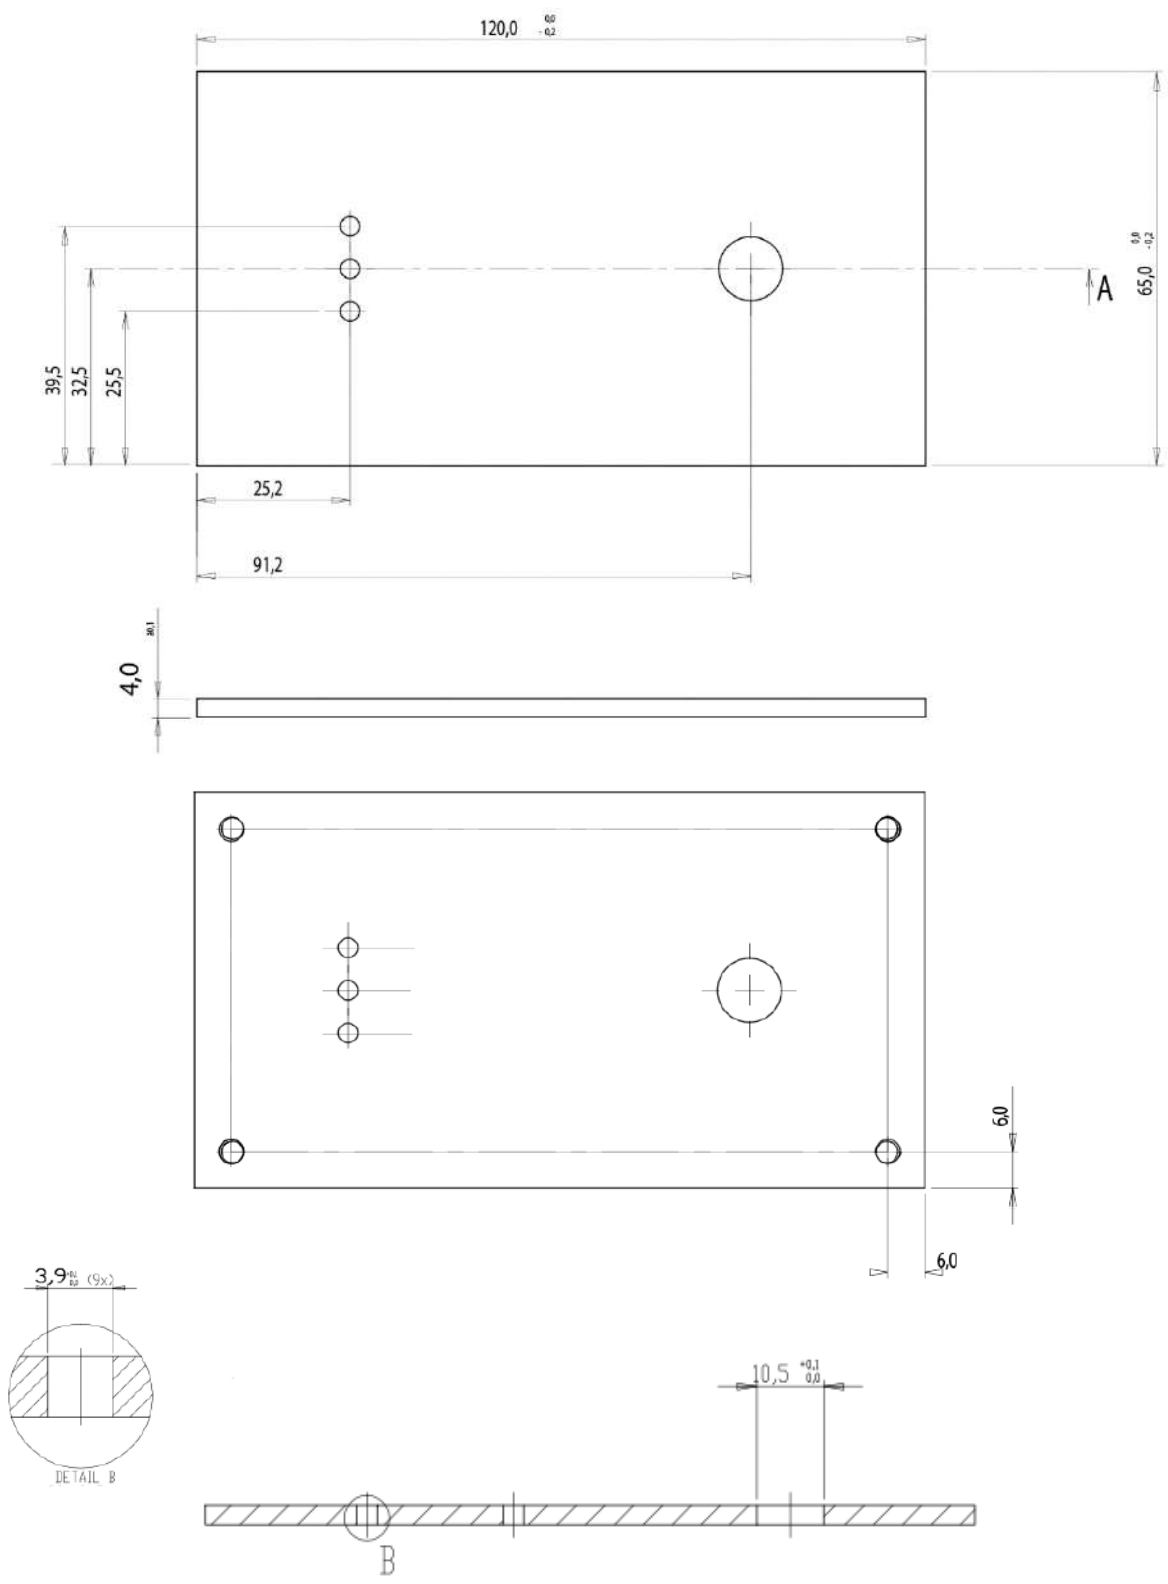

Dimensions in mm

Dimensions of metal panel **SDRPSKC Skylla Control**

Revision : v0.0
Date : 04-05-2021