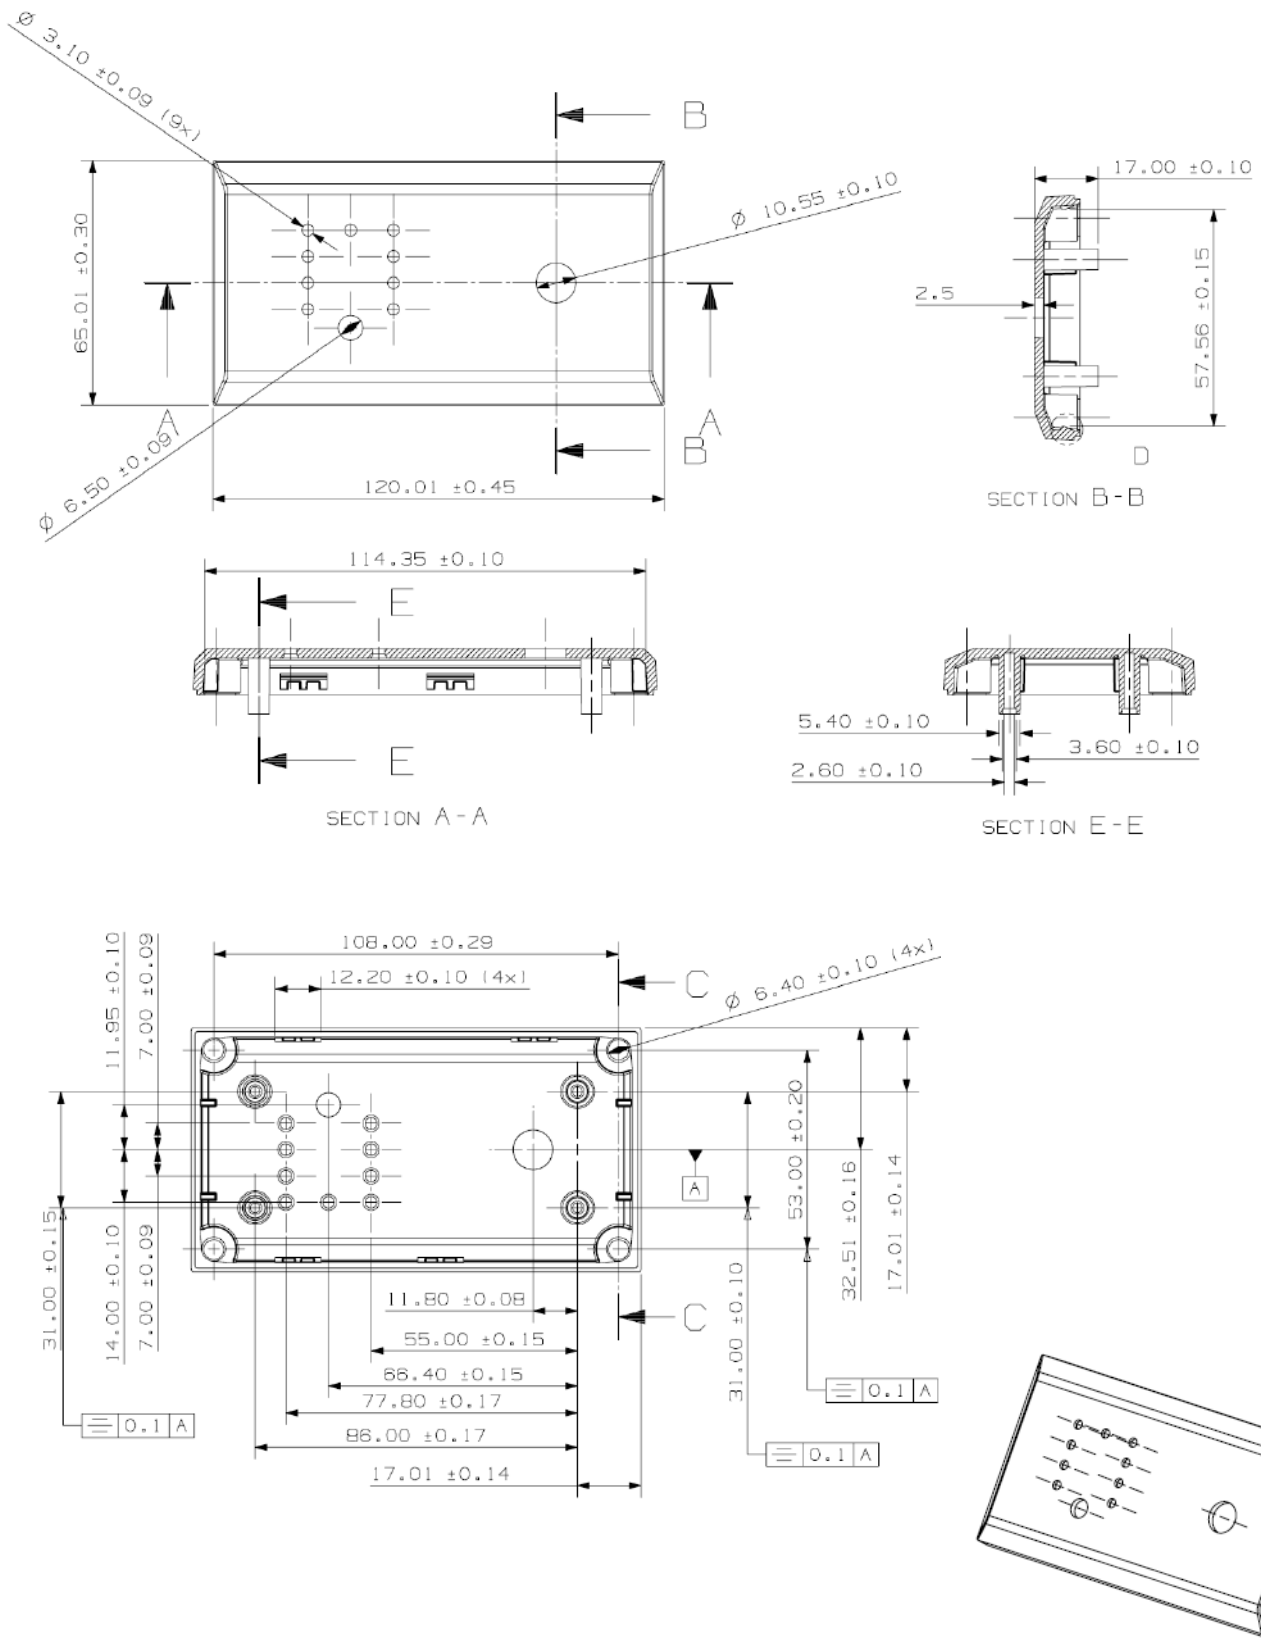

Dimensions in mm

Dimensions of plastic panel **REC000300000R Skylla-i Control GX**

Revision : v1.0  
Date : 12-08-2015