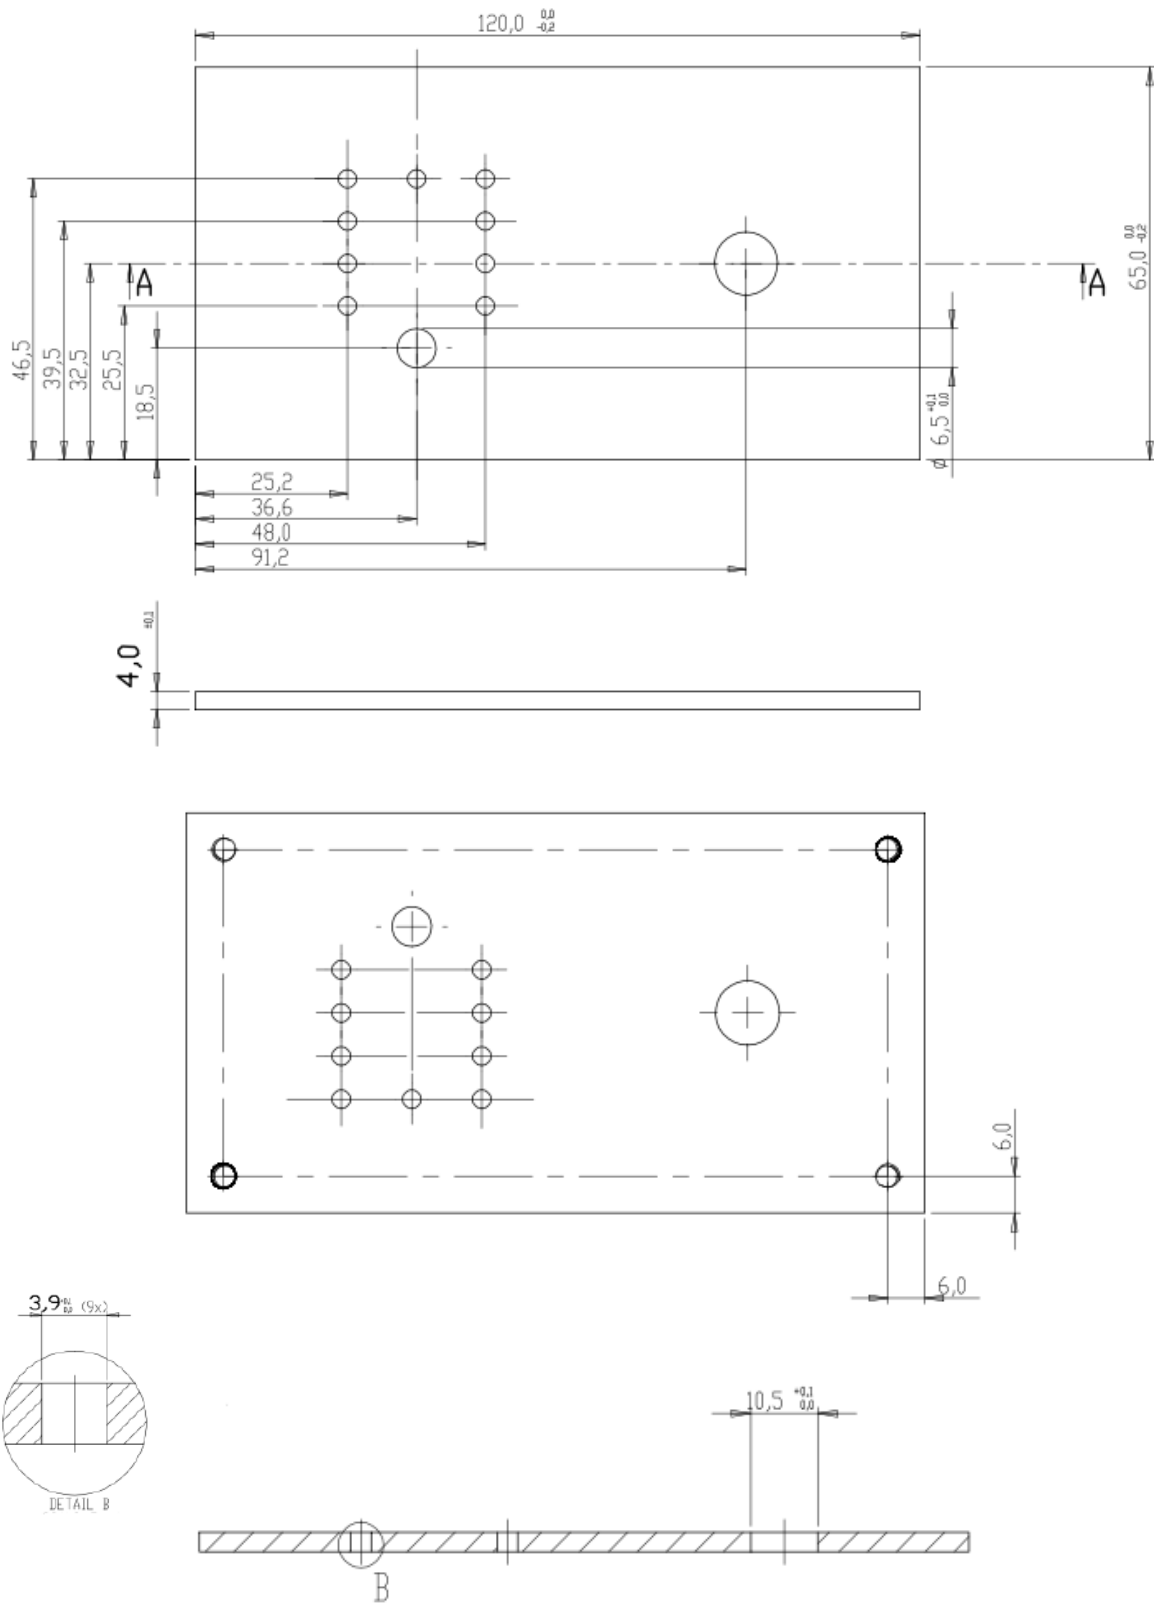

Dimensions in mm

Dimensions of metal panel

REC010001110 Charger Control

Revision : v2.0
Date : 11-12-2023