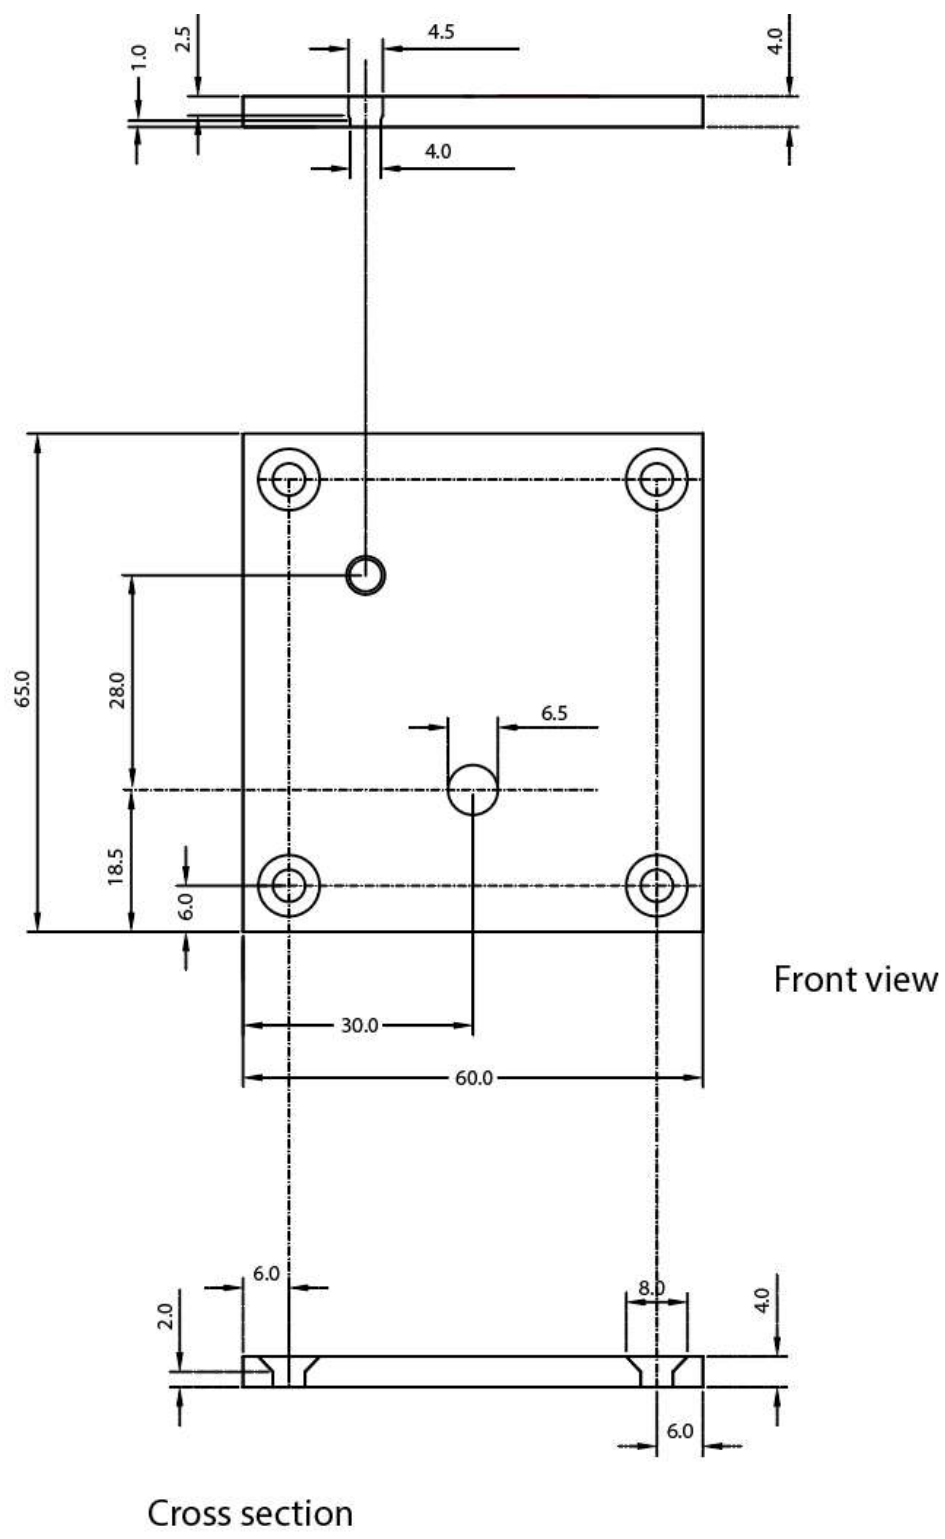

Dimensions in mm

Dimensions of metal panel **SDRPCSV Charger Switch**

Revision : v0.0  
Date : 04-05-2021