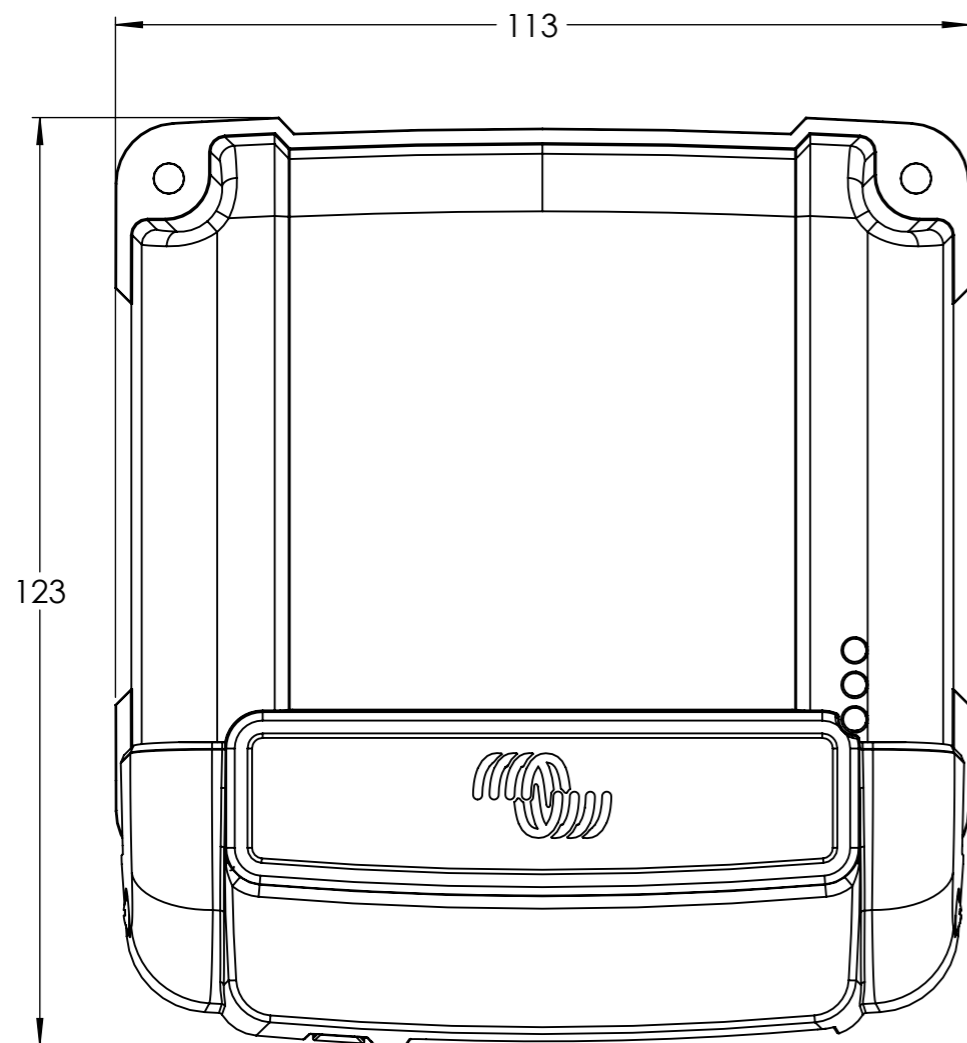

Dimension Drawing - MPPT WireBox-S

SCC950100000

MPPT WireBox-S 75-10/15

Dimensions in mm

victron energy
BLUE POWER