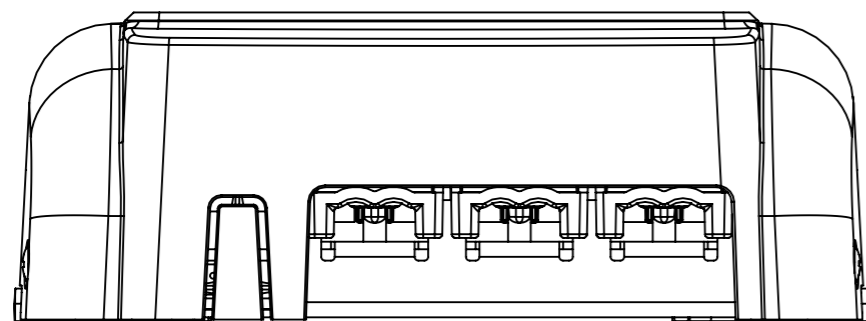

Dimension Drawing - MPPT WireBox-S

SCC950100000

MPPT WireBox-S 75-10/15

Dimensions in mm

victron energy
BLUE POWER