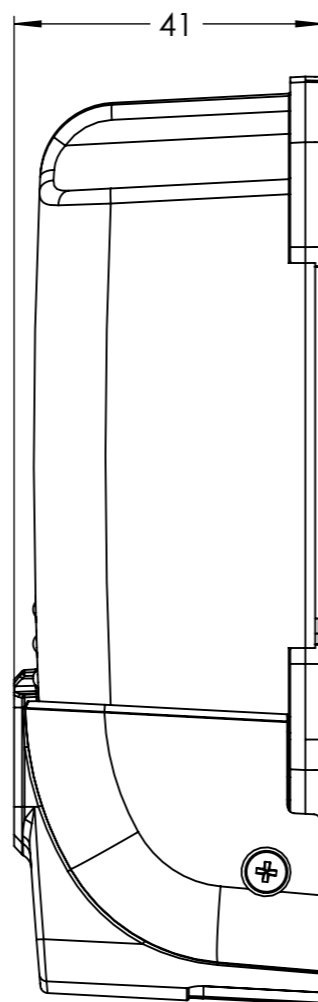

Dimension Drawing - MPPT WireBox-S

SCC950100000

MPPT WireBox-S 75-10/15

Dimensions in mm

victron energy
BLUE POWER