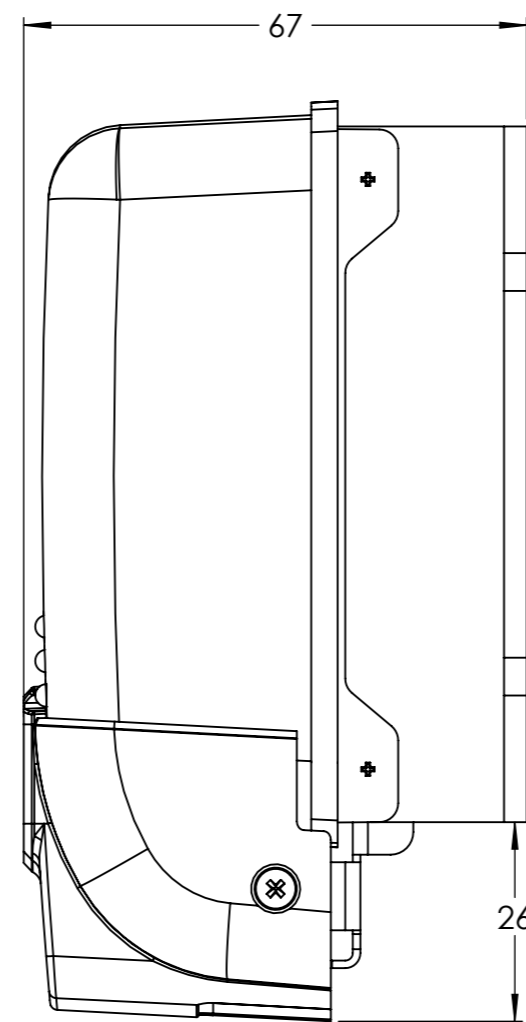

Dimension Drawing - MPPT WireBox-S

SCC950140000

MPPT WireBox-S 100-20

Dimensions in mm

victron energy
BLUE POWER