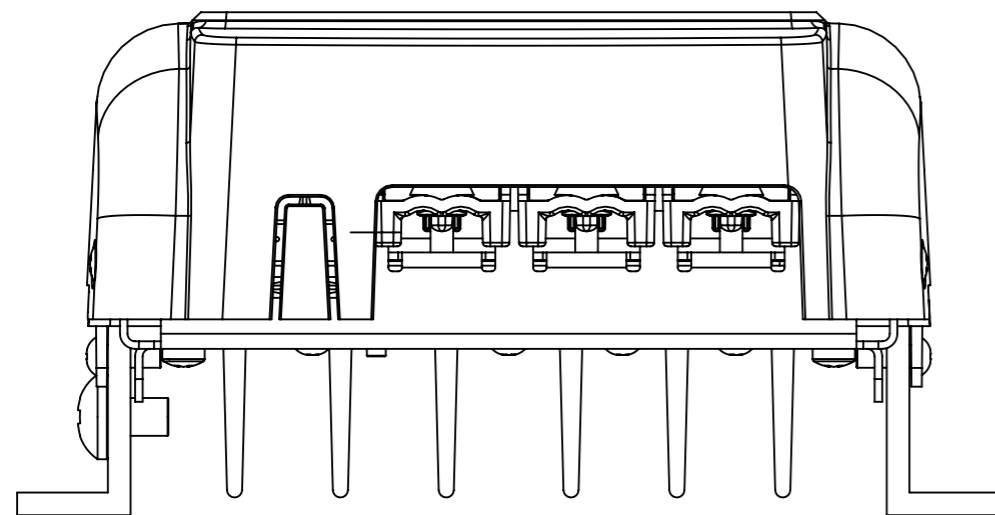

Dimension Drawing - MPPT WireBox-S

SCC950140000

MPPT WireBox-S 100-20

Dimensions in mm

victron energy
BLUE POWER