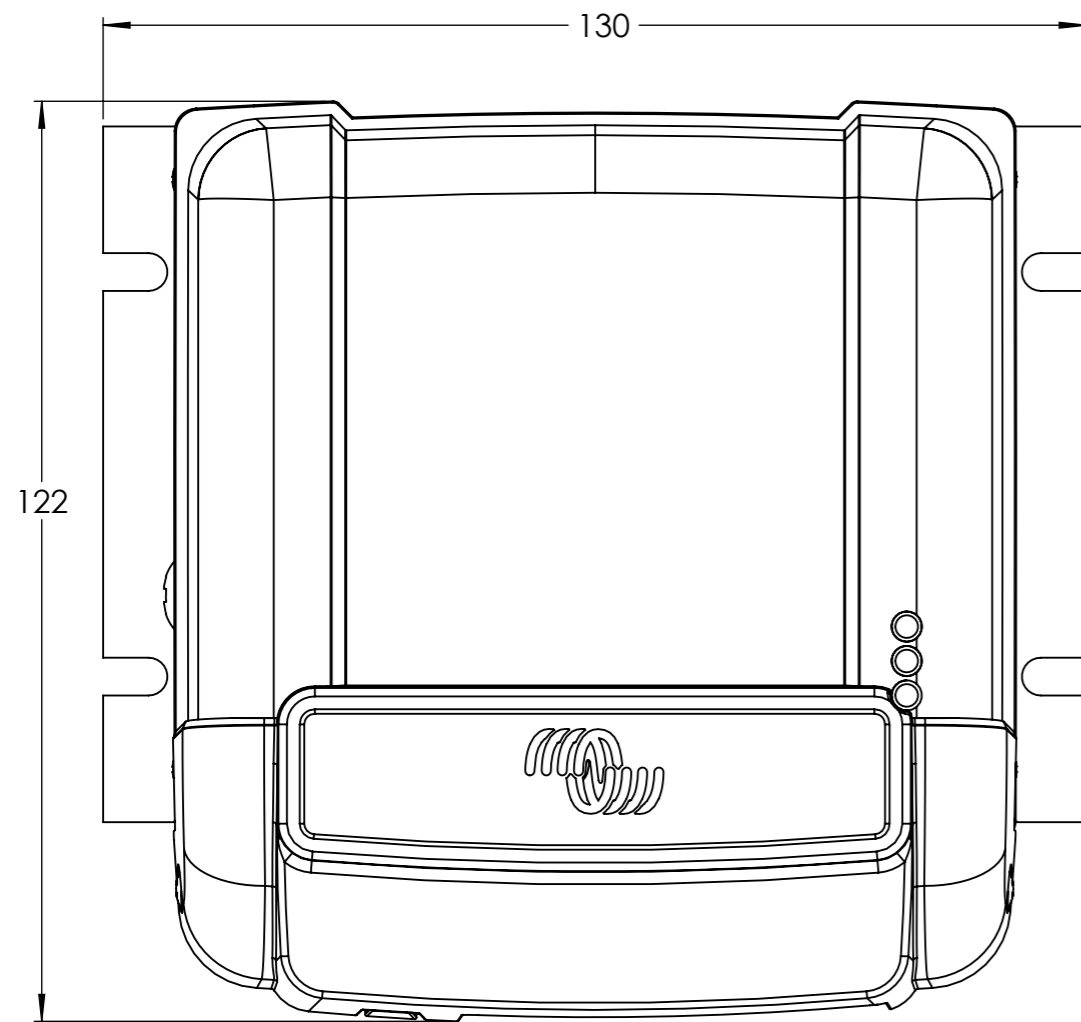

Dimension Drawing - MPPT WireBox-S

SCC950140000

MPPT WireBox-S 100-20

Dimensions in mm

victron energy
BLUE POWER