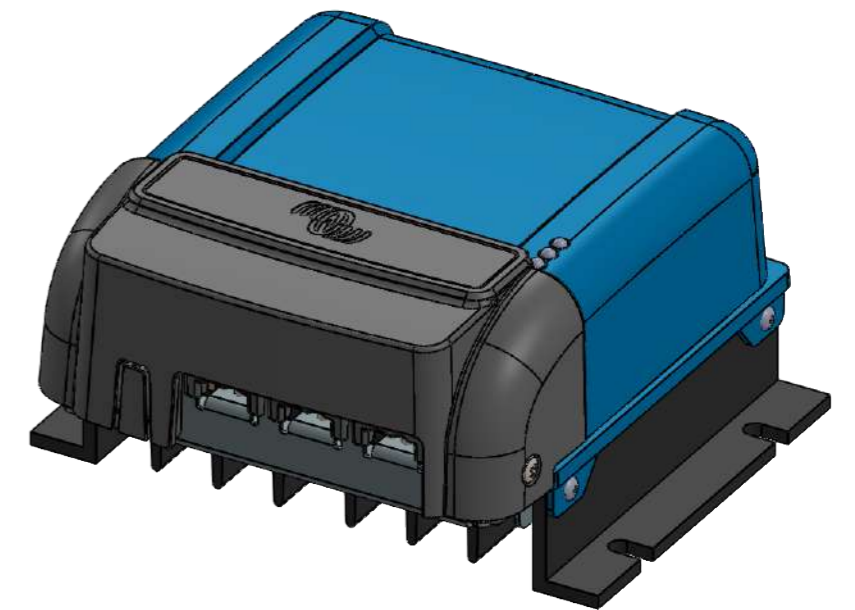

Dimension Drawing - MPPT WireBox-S

SCC950140000

MPPT WireBox-S 100-20

Dimensions in mm

victron energy
BLUE POWER