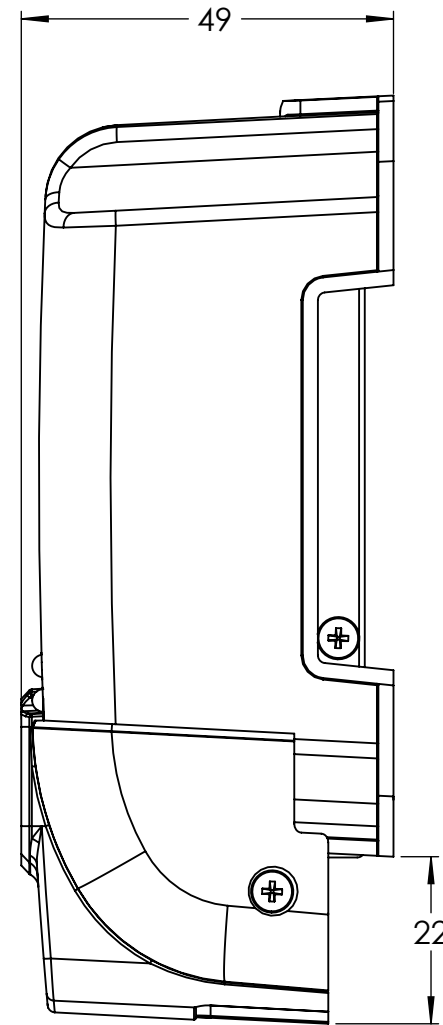

Dimension Drawing - MPPT WireBox-S

SCC950120000

MPPT WireBox-S 100-15

Dimensions in mm

victron energy
BLUE POWER