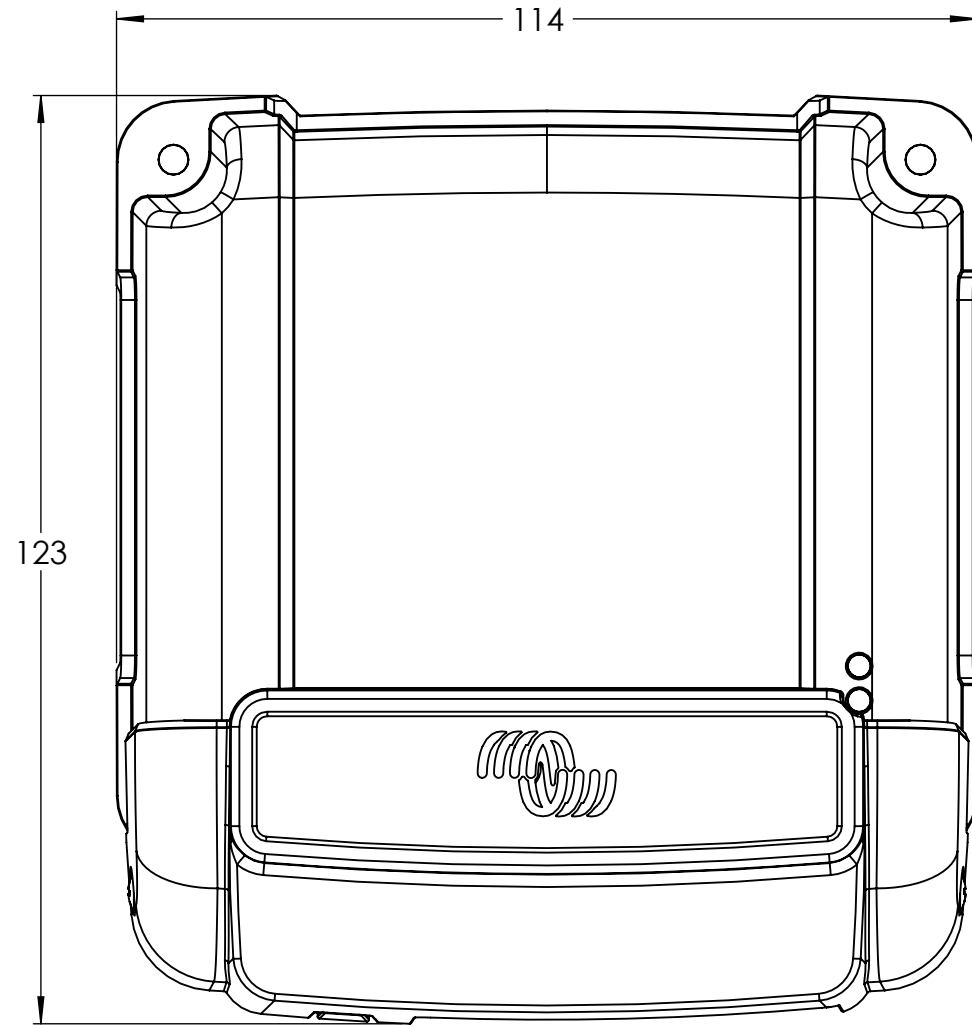

Dimension Drawing - MPPT WireBox-S

SCC950120000

MPPT WireBox-S 100-15

Dimensions in mm

victron energy
BLUE POWER