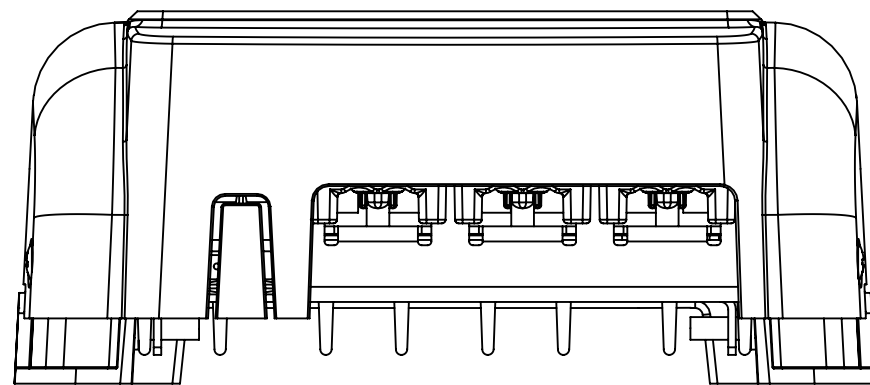

Dimension Drawing - MPPT WireBox-S

SCC950120000

MPPT WireBox-S 100-15

Dimensions in mm

victron energy
BLUE POWER