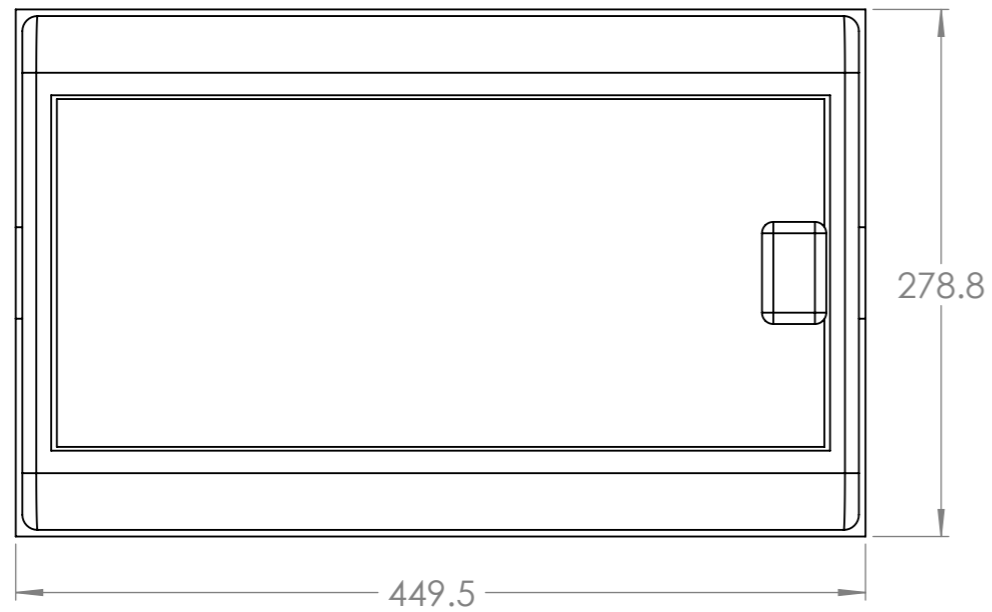

Dimension Drawing - Anti-islanding box
 RCD000300200 | Anti-islanding box 63A single and three phase

Dimensions in mm