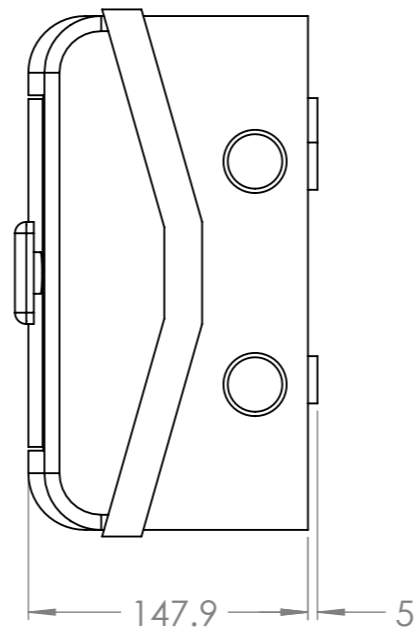

Dimension Drawing - Anti-islanding box
 RCD000300200 | Anti-islanding box 63A single and three phase

Dimensions in mm