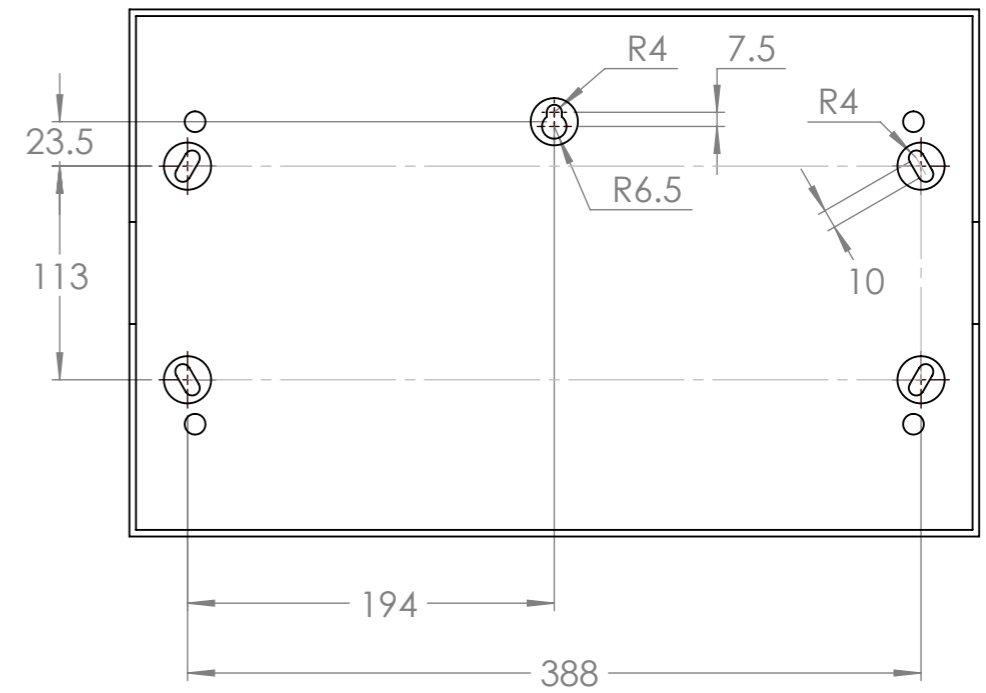

Dimension Drawing - Anti-islanding box
 RCD000300200 | Anti-islanding box 63A single and three phase

Dimensions in mm