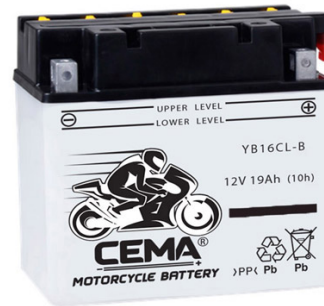

Range: **MOTO CONVENTIONAL**

Type name: **YB16CL-B**

PERFORMANCES*		CONFIGURATION	
Voltage:	12 V	Size:	175x100x175 mm (Moto)
Capacity:	19 Ah (10h)	Polarity:	OB
C. Cranking (EN):	240 A	Terminal:	C (squared)
Vibration (EN):	Not applicable	Holddown:	-
Duration (EN):	Not applicable	Ventilation:	Individual plugs
Self-Discharge:	Not applicable	Maintenance:	Low maintenance

*According to standard EN 50342

INTERNAL CONSTRUCTION		COMPONENTS	
Tecnology:	Casted flat plate	Box/Recipiente:	PP/white
Alloy:	Antimony	Lid:	PP/black
Separator:	PE	Plugs:	Pressure, PP/red
Total Weight:	4,18 kg	Handles:	-
Acid:	Side-bottle included		
Origin:	Nederland		