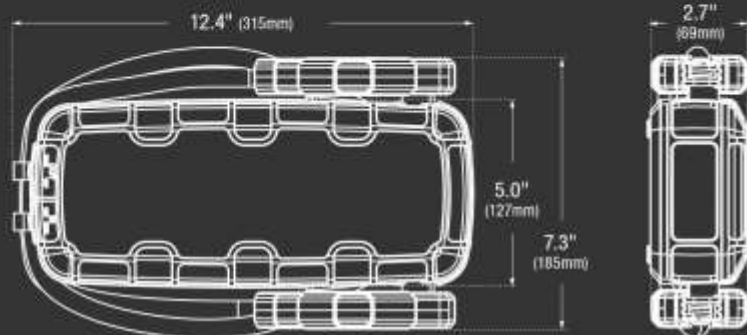

WHAT'S IN THE BOX

*Accessories not to scale with GB150